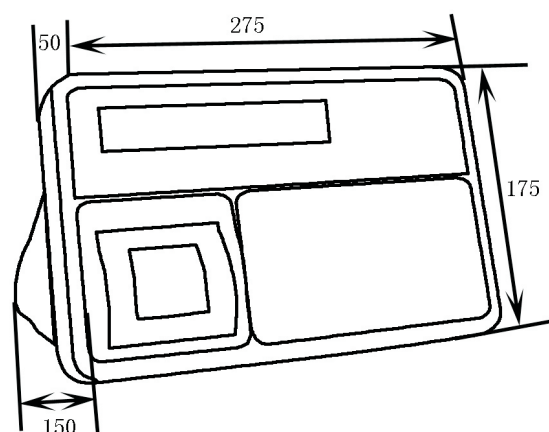

T2200P ABS WEIGHING INDICATOR WITH INBUILT PRINTER

► FEATURES

- Responds quickly with accurate weighing
- 24mm backlight LCD display, attached LED backlight
- Function include units conversion, counting, check weighing, accumulation, animal scale, accumulation, auto print
- time / date / net / tare / gross / accumulation

► DIMENSION (mm)

► SPECIFICATIONS

Model	T2200
Display	24mm backlight LCD display
External resolution	1/30,000(Max)
Internal resolution	1/600,000
ADC	sigma delta
ADC update	≤ 1/10 second
Keypad	7 keys
Operate temp	0°C~+40°C
Max print width	48mm
Max paper width	60mm
Rating	100VAC to 240VAC (switching power)
Housing	ABS
Gross Weight	1.8kg