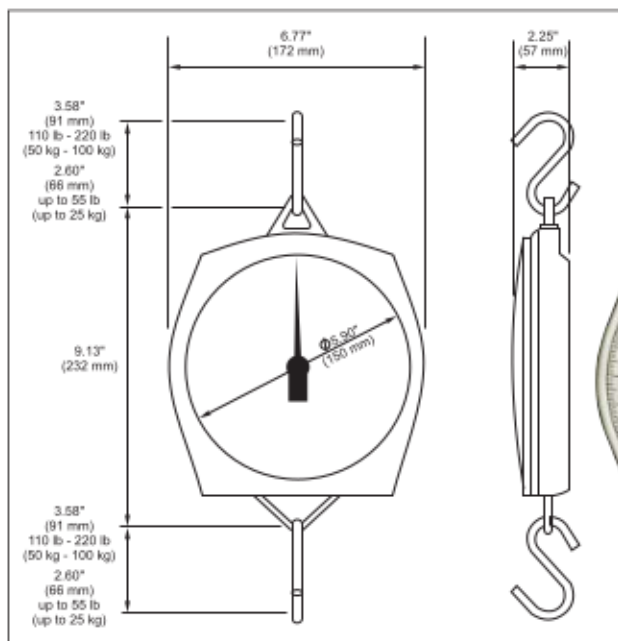

Model 235-6S

Compact, robust and corrosion resistant, 150 mm / 6" diameter dial housed in a tough ABS plastic case with shatterproof polycarbonate dial cover. Low friction acetal bearings provide positive movement to give maximum sensitivity. Accurate to one part in 250 with up to 15% zero adjust. Supplied with top and bottom hooks.

Option: Oblong pan (5 kg  only)

Single Marked

- 5 kg x 20 g
- 10 kg x 50 g
- 25 kg x 100 g
- 50 kg x 200 g
- 100 kg x 500 g

Model 235-6M

Compact, robust, 150 mm / 6" diameter dial housed in the traditional metal case. Accurate to one part in 250 with up to 10% zero adjustment. Supplied with top and bottom hooks.

Single Marked

- 5 kg x 20 g
- 10 kg x 50 g
- 25 kg x 100 g
- 50 kg x 200 g
- 100 kg x 500 g

Dual Marked

- 5 kg x 20 g / 11 lb x 1 oz
- 10 kg x 50 g / 22 lb x 2 oz
- 25 kg x 100 g / 56 lb x 4 oz
- 100 kg x 500 g / 220 lb x 1 lb